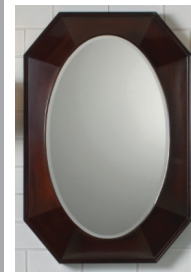

BATHROOM FURNITURE & ACCESSORIES

DURAVIT
DELOS
DL633006969
WALL HUNG VANITY
19 5/8 X 16 3/4
LIST: \$1,495.00
SALE: \$699.00

ROBERN
BALLETO
VB30H1D21T20N74
TS31UCN21-8
30" VANITY w/ SINK
LIST: \$3,198.00
SALE: \$1,599.00

ROBERN
CARTESIAN
VM24H1D21P11N
TS25UCN21-1
VM2SKH1D2111
24" VANITY w/ Sink
LIST: \$1,897.00
SALE: \$999.00

FAIRMONT
AMERICANA
42" VANITY DISPLAY
*INCLUDES BASE, TOP, SINK, FAUCET MIRROR
LIST: \$4,290.00
SALE: \$1,699.00

DURAVIT
47" VANITY DISPLAY
*INCLUDES BASE, TOP, SINK & MIRROR
LIST: \$3,850.00
SALE: \$1,899.00

ROBERN
M SERIES
MC2430D4FPRE2
23.25 X 30
MEDICINE CABINET
LIST: \$1,399.00
SALE: \$699.00

FAIRMONT
NEWHAVEN
159M32
32 X 34
FRAMED MIRROR
LIST: \$570.00
SALE: \$99.00