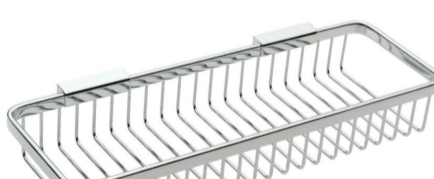

**TOTO**  
S300E  
SW573#01  
ROUND FRONT WASHLET SEAT  
W/ REMOTE  
COTTON  
LIST: \$1,726.00  
**SALE: \$699.00**

2 IN STOCK

**DORNBRACHT**  
8307071006  
27 1/2" TOWEL BAR  
PLATINUM MATTE  
LIST: \$699.00  
**SALE: \$349.00**  
\*PICTURE DOES NOT REFLECT FINISH

**GINGER**  
2822/24-26  
24" DOUBLE TOWEL BAR  
POLISHED CHROME  
LIST: \$307.00  
**SALE: \$149.00**

**GINGER**  
HOTELIER  
552-15  
LONG DEEP BASKET  
SATIN NICKEL  
LIST: \$164.00  
**SALE: \$79.00**