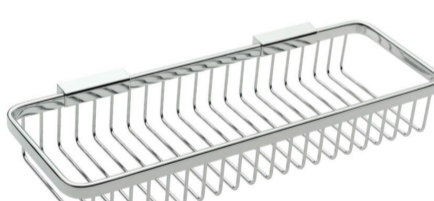

AMERICAN STANDARD
H2Option
3707.216
4339.216
ROUND FRONT TOILET
WHITE
*SEAT NOT INCLUDED
LIST: \$436.00
SALE: \$219.00

KOHLER
PERSUADE
K4322WH
K4419WH
ELONGATED TOILET
WHITE
LIST: \$485.00
SALE: \$249.00

TOTO
JASMINE
SW554SB
WASHLET SEAT W/ REMOTE
SEDONA BEIGE
LIST: \$1,726.00
SALE: \$699.00

TOTO
C100
SW2033#01
ROUND FRONT WASHLET
WHITE
LIST: \$599.00
SALE: \$279.00

TOTO
S300E
SW573#01
ROUND FRONT WASHLET SEAT
W/ REMOTE
COTTON
LIST: \$1,726.00
SALE: \$699.00

2 IN STOCK

DORNBRACHT
8307071006
27 1/2" TOWEL BAR
PLATINUM MATTE
LIST: \$699.00
SALE: \$349.00
*PICTURE DOES NOT REFLECT FINISH

GINGER
2822/24-26
24" DOUBLE TOWEL BAR
POLISHED CHROME
LIST: \$307.00
SALE: \$149.00