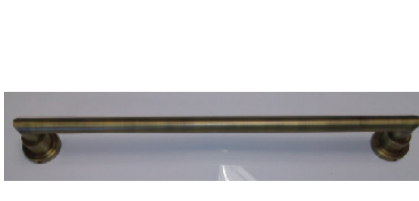

GINGER
HOTELIER
552-15
LONG DEEP BASKET
SATIN NICKEL
LIST: \$164.00
SALE: \$79.00

GINGER
XX4024SN
24" HOTEL SHELF
SATIN NICKEL
LIST: \$265.00
SALE: \$119.00

GINGER
LONDON TERRACE
2602-15
18" TOWEL BAR
SATIN NICKEL
LIST: \$125.00
SALE: \$59.00

7 IN STOCK

GINGER
HOTELIER
551-26
8" TOILETRY BASKET
POLISHED CHROME
LIST: \$72.00
SALE: \$35.00

2 IN STOCK

GINGER
SURFACE
28505-26
CORNER SHELF
POLISHED CHROME
LIST: \$564.00
SALE: \$249.00

GINGER
SURFACE
28504L-26
LEFT CORNER SHELF
POLISHED CHROME
LIST: \$570.00
SALE: \$285.00

GATCO
CHARLOTTE
4360
24" TOWEL BAR
SATIN NICKEL
LIST: \$45.00
SALE: \$29.00

SIGMA
SERIES 3400/4400
1.92TB1882
18" TOWEL BAR
ANTIQUE BRASS
LIST: \$185.00
SALE: \$49.00

GINGER
1139CR6PC (ROD)
1139CBPC (BRACKETS)
6' CURVED SHOWER ROD
POLISHED CHROME
LIST: \$182.00
SALE: \$99.00